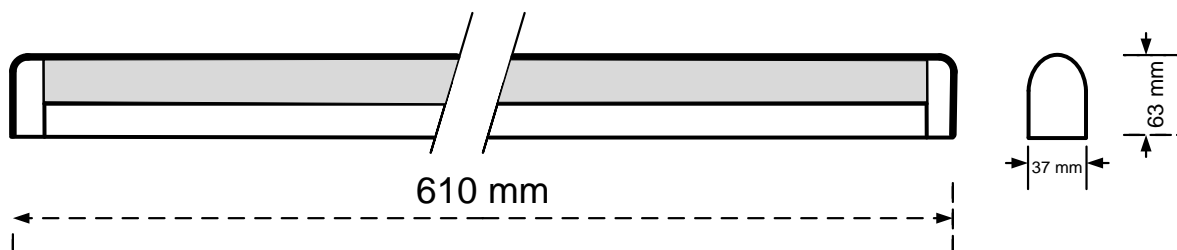

804-156

General Information

Order Code	804-156
Product Description	CYFELCO MIRRORL 1X14W DALI
Application	Store shelves, kitchens, bathrooms, restaurants, vessel cabins, hotel rooms, waiting rooms.
Installation	Ceiling, Wall Surface Mounted Luminaire
Luminaire type	Mirror Light for T5 Lamps
Light Source	T5 Fluorescent Tube
Number of light sources	1 pc (not included)
Gear	Vossloh-Schwabe DALI Electronic Ballast (HF)
Dimming	Dimmable
Standards	2014/30/EU Electromagnetic Compatibility Directive 2014/35/EU Low Voltage Directive
CE mark	Yes
Warranty	X years

Electrical Data

Lamp Power	14 W
Input voltage	220-240 V
Input Frequency	50-60 Hz
Protection class	Class I

Mechanical Characteristics

Housing Material	Sheet steel 0,5mm
Surface Finish	White powder coating (RAL 9003)
Optical Cover	Matt PMMA
Ingress protection code	IP 40
Mechanical impact protection code	IK03
Dimensions LxWxH	610x37x63 mm

Logistics

Packing	1 pc per resistant carton
Net weight	xx kg
Gross weight	xx kg
Volume	Xx m ³

Dimensional Drawing

ELMASCO INDUSTRIES S.A.

Head Office : 44 K. Palama, 14343 N. Chalkidona, Athens, Greece
 Production Plant : Ag. Adrianos, 21100 Nafplio, Greece
 Email: elmasco@elmasco.eu